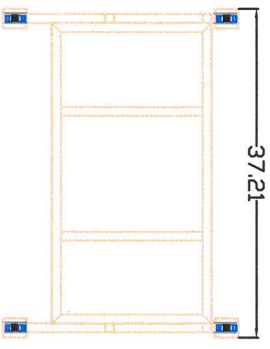

Left View

Right View

Iso View

Top View

Front View

36" Reptile Cage Rack
 Neodesha Plastics Inc.
 Drawn on 10-18-10
 By: Clint Vance

Neodesha Plastics Inc.	
36" Reptile Cage Rack	
	00001

8 7 6 5 4 3 2 1