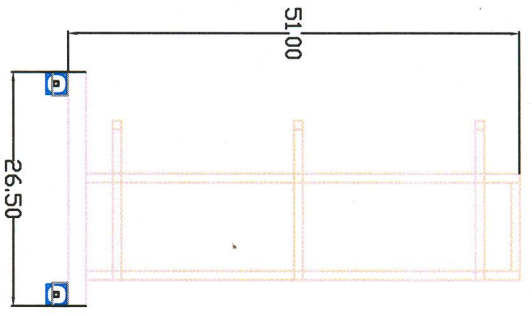

Left View

Right View

Iso View

Top View

Front View

36" Reptile Cage Rack
 Neodesha Plastics Inc.
 Drawn on 10-18-10
 By: Clint Vance

Neodesha Plastics Inc.	
36" Reptile Cage Rack	
	00001

8 7 6 5 4 3 2 1