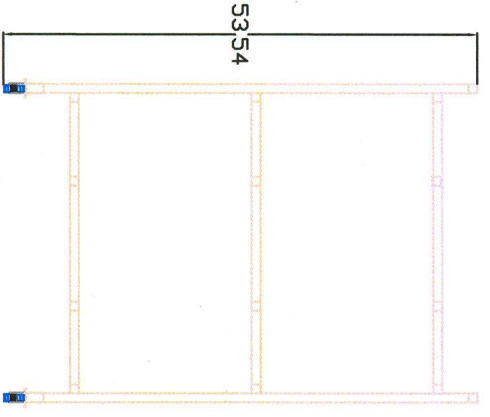

Left View

Right View

Iso View

Top View

Front View

36" Reptile Cage Rack
 Neodesha Plastics Inc.
 Drawn on 10-18-10
 By: Clint Vance

Neodesha Plastics Inc.	
36" Reptile Cage Rack	
	00001

8 7 6 5 4 3 2 1